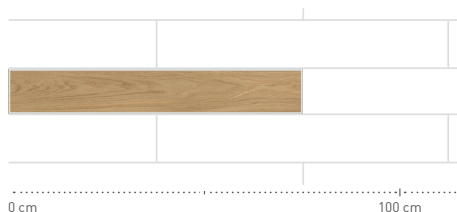

Weitzer Block 750

2-layer parquet

- Herringbone and French Herringbone installation possible
- Single strip appearance with bevel on the longitudinal and header joints **(01)**
- Tongue and groove joint on four sides **(02)**
- Support material made of derived timber product **(03)**
- Weitzer Plank 1400 or Weitzer Plank 1000 can be used as a border detail
- Ideally suited to underfloor heating

Dimensions: 750 x 125 x 9,3 mm

Overall thickness 9,3 mm with approx. 2,7 mm wear layer

Packing units

Unit	Package	Pallet
Contents	24 boards = 2,25 m ²	32 packages = 72 m ²
Dimensions	0,76 x 0,26 x 0,12 m	1,2 x 0,8 x 1,11 m
Weight	approx. 18 kg	approx. 598 kg

Edge profile for steps

Fixed length: 1,4 m

40 Style, 58 Style and 30 Style Block: riser is delivered loose

Packing units French Herringbone 45°

Unit	Package	Pallet
Contents	24 boards = 1,85 m ²	32 packages = 59,2 m ²
Dimensions	0,76 x 0,26 x 0,12 m	1,2 x 0,8 x 1,11 m
Weight	approx. 15 kg	approx. 507 kg