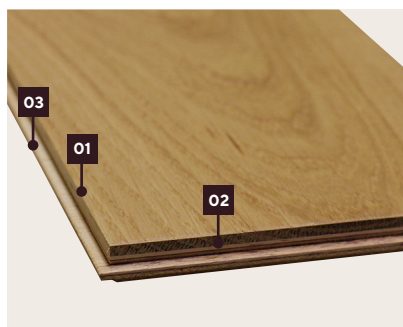

Weitzer Block 750

2-layer parquet

- Herringbone and French Herringbone installation possible
- Single strip appearance with bevel on the longitudinal and header joints **(01)**
- Tongue and groove joint on four sides **(02)**
- Support material made of derived timber product **(03)**
- Weitzer Plank 1400 or Weitzer Plank 1000 can be used as a border detail
- Ideally suited to underfloor heating

Dimensions: 750 x 125 x 9,3 mm

Overall thickness 9,3 mm with approx. 2,7 mm wear layer

Packing units

Unit	Package	Pallet
Contents	24 boards = 2,25 m ²	32 packages = 72 m ²
Dimensions	0,76 x 0,26 x 0,12 m	1,2 x 0,8 x 1,11 m
Weight	approx. 18 kg	approx. 598 kg

Edge profile for steps

Fixed length: 1,4 m

40 Style, 58 Style and 30 Style Block: riser is delivered loose

Packing units French Herringbone 45°

Unit	Package	Pallet
Contents	24 boards = 1,85 m ²	32 packages = 59,2 m ²
Dimensions	0,76 x 0,26 x 0,12 m	1,2 x 0,8 x 1,11 m
Weight	approx. 15 kg	approx. 507 kg