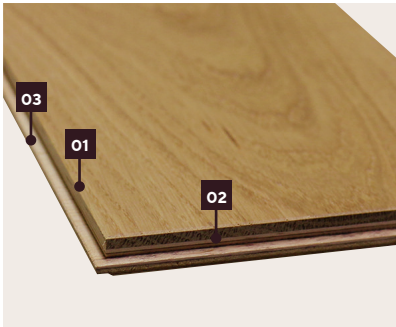

Weitzer Plank 1400

2-layer parquet

- Luxurious format with an extremely wide choice of wood species, finishes and surfaces
- Bevel on the longitudinal and header joints **(O1)**
- Tongue and groove joint on four sides **(O2)**
- Support material made of derived timber product **(O3)**
- Ideally suited to underfloor heating, thanks to ideal overall thickness
- Suitable as border detail in combination with Weitzer Block 750 or Weitzer Block 500

Dimensions: 1400 x 140 x 9,3 mm

Overall thickness 9,3 mm with approx. 2,7 mm wear layer

Packing units

Unit	Package	Pallet
Contents	12 boards = 2,35 m ²	49 packages = 115,15 m ²
Dimensions	1,41 x 0,15 x 0,12 m	1,2 x 1,4 x 0,99 m
Weight	approx. 18 kg	approx. 907 kg
Edge profile for steps	Fixed length: 1,4 m; 40 Style, 58 Style and 30 Style Block: riser is delivered loose	