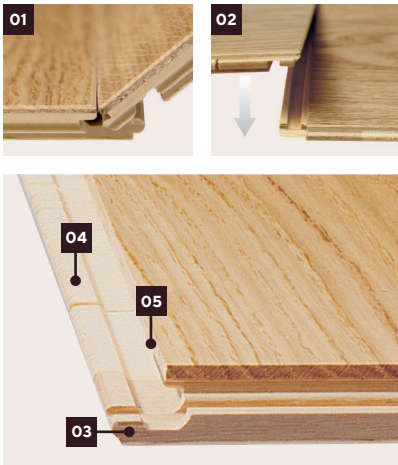

Weitzer Plank 2245 Plus

3-layer parquet

- Intelligent patented double-click system with the greatest interlocking power on the market. **(01)**
- Patented press-stud principle for simultaneous locking of the longitudinal and header joints in one movement **(02)**:
 - Fast and simple one-man assembly and disassembly
 - Can be completely adhered to the subfloor
- Header joint edge locking mechanism made from wood - completely free from plastic components and plasticizers **(03)**
- Support material made of wood with vertically arranged growth rings **(04)**
- Bevel on the longitudinal and header joints **(05)**
- Ideally suited to underfloor heating, as it can be completely adhered to the subfloor

Dimensions: 2245 x 193 x 14 mm

Overall thickness 14 mm with approx. 3,6 mm wear layer

Packing units

Unit	Package	Pallet
Contents	6 boards = 2,60 m ²	35 packages = 91,00 m ²
Dimensions	2,28 x 0,22 x 0,085 m	2,28 x 1,075 x 0,705 m
Weight	approx. 19,80 kg	approx. 702 kg
Edge profile for steps	Fixed length: 2,245 m; 40 Style, 58 Style and 30 Style Block: riser is delivered loose	